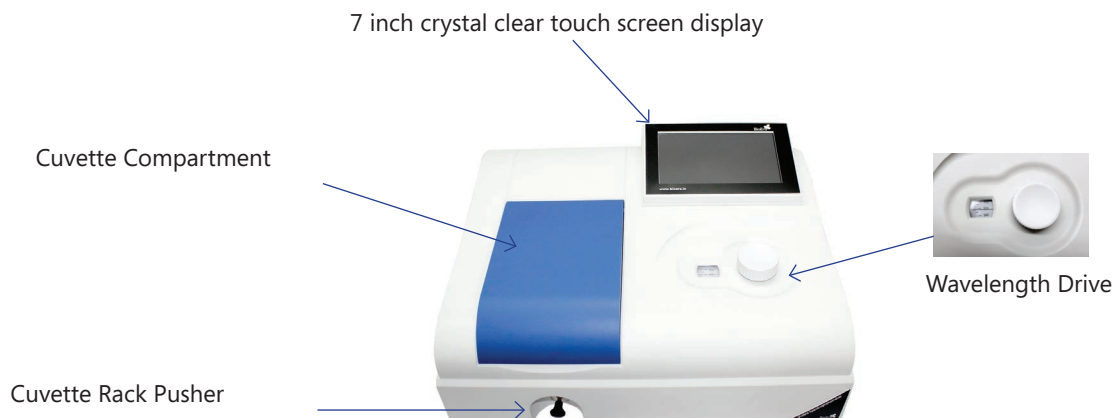

VISIBLE SPECTROPHOTOMETER

CAT. NO.: BE/CI/SP/VS-01
(WITHOUT SOFTWARE)

CAT. NO.: BE/CI/SP/VS-S-02
(WITH SOFTWARE)

Complementary Glass Cuvette 1 Case (4 No.)

FEATURES

- Compact Design with Attractive Look made up of engineering plastic
- User Friendly operation
- 7 inch crystal clear touch screen display
- Data Can be easily stored and loaded with one touch function
- Excellent Reliability and stability
- Comes with wide wavelength range (340 - 1000 nm) and specialized wavelength drive for easy shifting of wavelength
- Spacious sample compartment with four position cell rack
- Advance optical system
- High accuracy of measurement reading
- Low stray light and high resolution
- Auto 0% and Auto 100% and Error free T/A Transformation
- C-T Configuration Diffraction Grating Monochromator
- Precise 1200 lines/mm Grating
- Built in SCM Technology
- Display a wide range of operating parameter and measurement tips on LCD thus offer ease of use and reading

4 Place Cuvette Rack

TECHNICAL SPECIFICATION

PARAMETER	SPECIFICATIONS
Display	7-inch Touch Screen
Lamp	Halogen-Tungsten Lamp
Optical System	C-T configuration diffraction grating monochromator
Wavelength Range	340-1000 nm
Wavelength Accuracy	±2.0 nm
Wavelength Reproducibility	≤1.0 nm
Spectral Bandwidth	4 nm
Photometric Accuracy	±1.0 %
Photometric Reproducibility	≤0.2 %
Stray Light	≤0.2 %
Photometric Range	Transmission: 0-100% Absorbance: -0.301 – 1.999 Concentration: 0 – 1999
Interface (Software)	USB
Power Requirements	110/220 V ±10 %; 50 - 60 ±1 Hz
Physical Dimensions	457 x 342 x 150 mm
Weight	12 kg